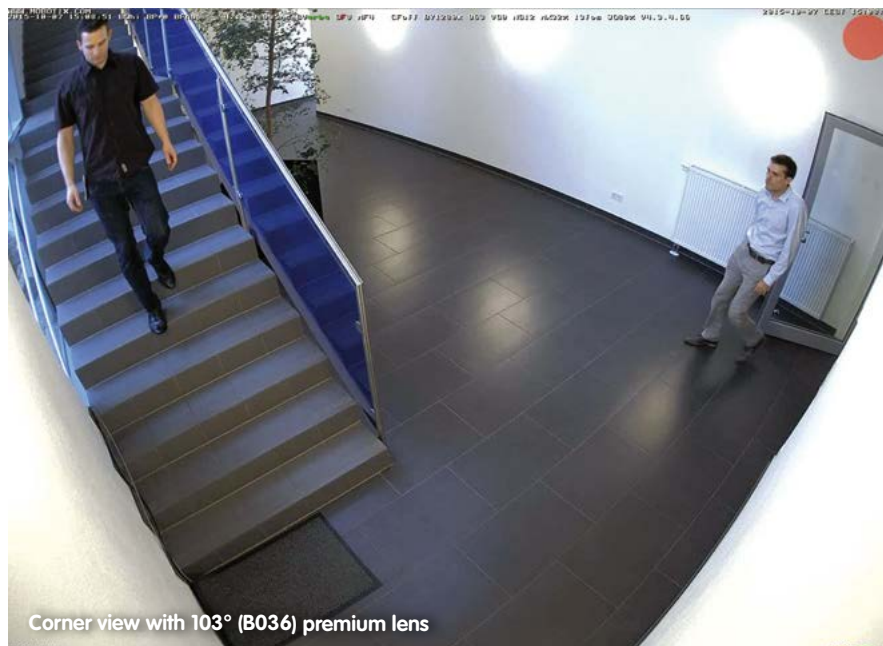

c25 Corner Mount

c25 Corner Mount

i25 Wall

c25 Ceiling

p25 Ceiling

6MP Corner Solution c25-100

Perfect Overview • Discrete and Secure • No Blind Spots

Security-Vision-Systems

Corner view with 103° (B036) premium lens

included is MxActivitySensor to avoid false alarms and automatic behavioral detection for the c25. All indoor cameras are available as product option with complete two-way audio, including microphone and loudspeaker. This offering is perfect for small offices and shops because the system is easy to expand and there are no license or update fees.

Also included is the MOBOTIX Video Analysis software for objects or people statistics, heat map reporting and behavioral events without any extra costs, which is perfect for indoor locations like retail stores, hotels and restaurants, museums, health care, universities and schools. An optional expansion board can be plugged on the backside of the camera to realize additional IO- and alarm functions.